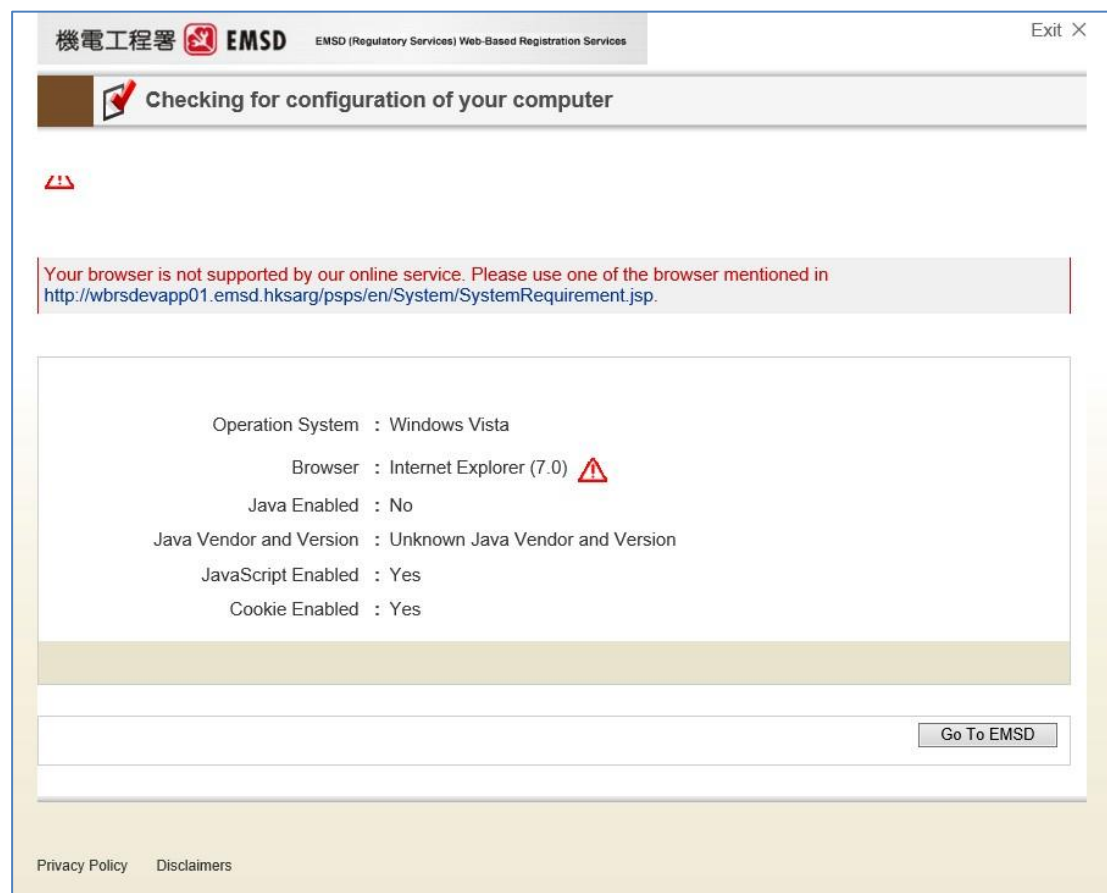

## Additional Settings in Internet Explorer (IE) 11

1. The WBRs website (<https://wbrs.emsd.gov.hk>) must be added to the "Trusted Sites"
2. The WBRs website must NOT include in the "Compatibility View Setting" in IE 11