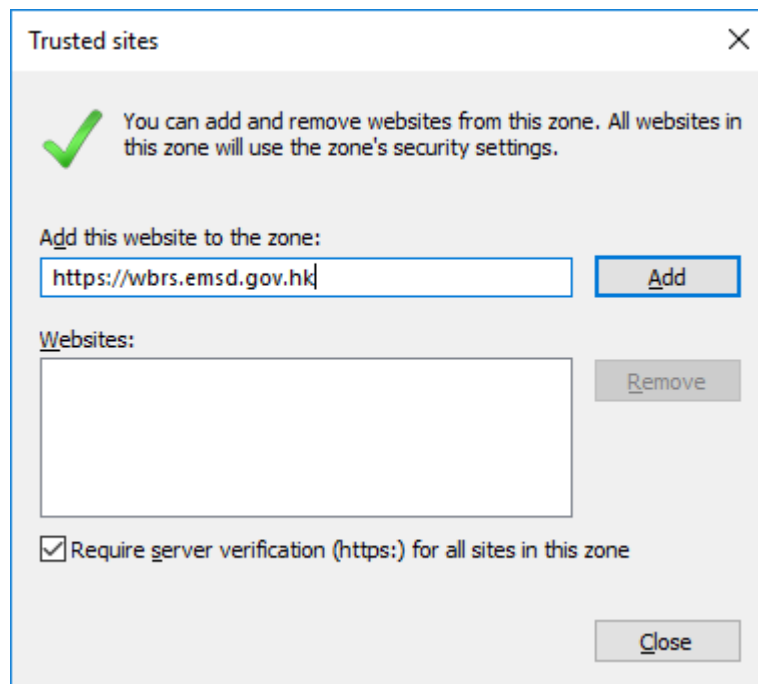

### Security Settings

1. Under "Tools" menu of the Internet Explorer, click "Internet Options"

2. Click on the "Security" Tab, select "Trusted sites"

3. Click "Sites"

## System Requirements of WBRS

- Under "Add this website to the zone:", input "<https://wbrs.emsd.gov.hk>" and then click "Add" button

- Tick "Require server verification (https:) for all sites in this zone"
- Click "Close"
- Click "OK"