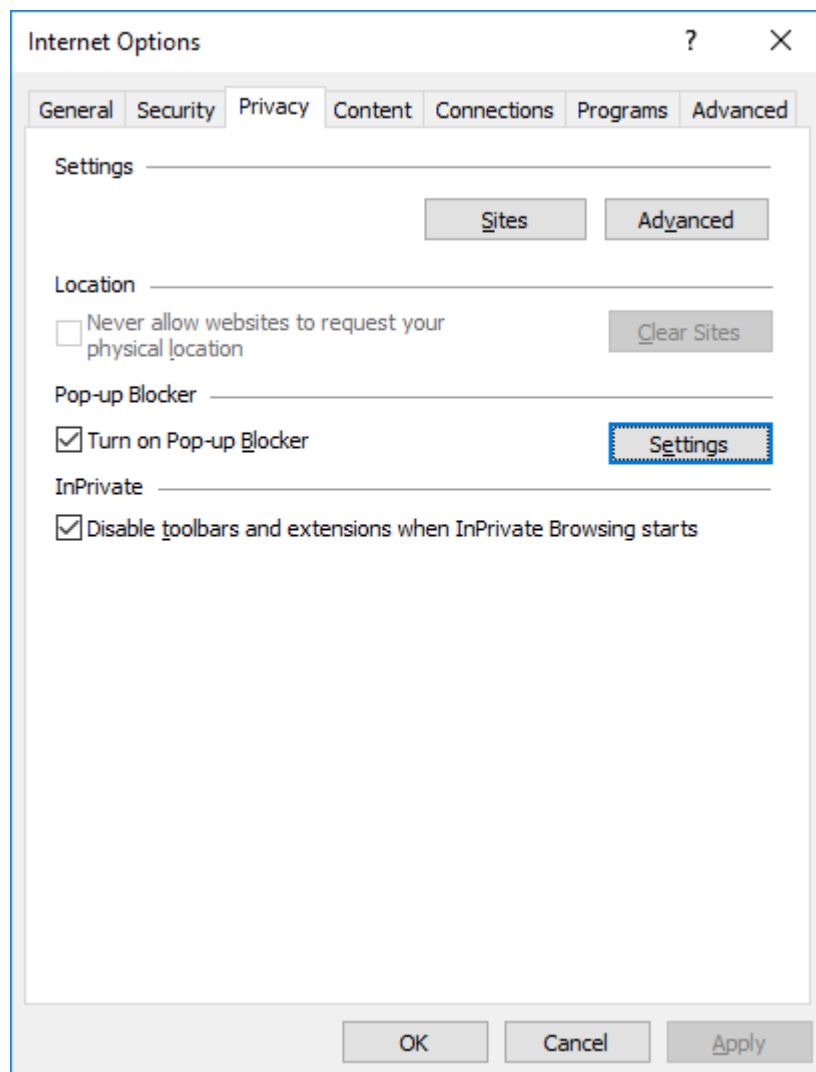

2. Click on the "Privacy" Tab